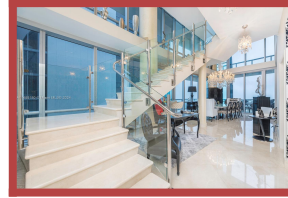

Condominium
Jade Ocean 4408
#MLS: A11488180
\$ 4 495 000

Listing date	2023/11/17
City	Sunny Isles Beach, FL 33160
Address	17121 Collins Ave, #4408
Area	434 m ²
Tax/year	\$ 65 265
Built year	2009
Bedrooms	4
Bathrooms	4 / 1
Pool	✓
Waterfront	✓

» 2-STORY 4BR/4.

Jade ocean 4408 for sale located at 17121 Collins Ave, #4408 Sunny Isles Beach, FL 33160. Large 4,677 sq. ft. 5BA PENTHOUSE CONDO IN SOUGHT-AFTER JADE OCEAN (designed by world-famous architect Carlos Ott). Magnificent unit with direct access elevator which delivers you directly your own private foyer. An array of awe-inspiring water views to relax and sooth your day while providing sensational night skies for tranquil evenings. Plenty of parking (4 assigned spaces). Stunning kitchen that will make your chef blush; convenient center cooking island and separate breakfast bar. For a proper meal, enjoy your formal dining room with views of the intercostal and surrounding area. Soaring 20+ foot ceilings with 4 large balconies to enjoy the refreshing sea air. Jade Ocean offers world-class service; 2 infinity-edge pools, exclusive beach service, concierge, & much more!